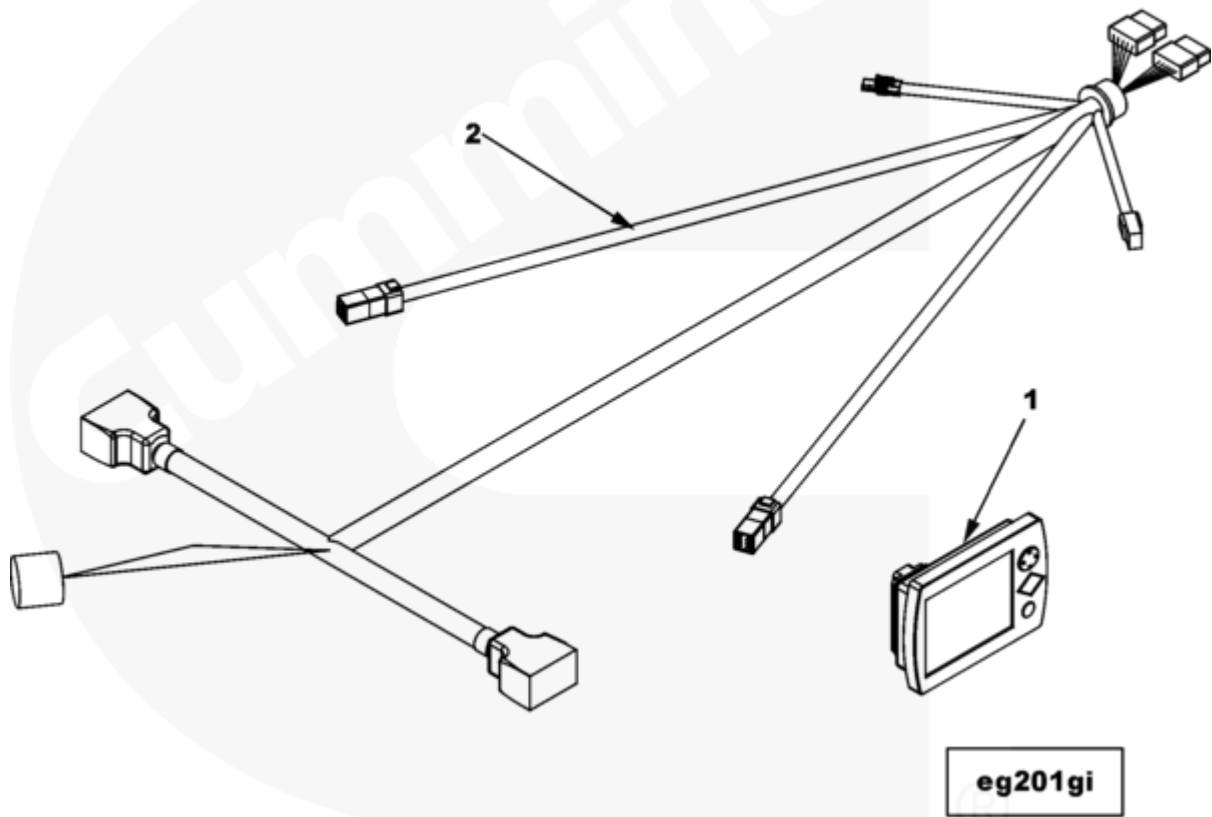

©Cummins Inc

[SMALL](#) | [MEDIUM](#) | [LARGE](#)

Cart	Ref No	Part Number	Part Description	Required	Remarks
<a href="#">View My Cart</a>					
		<a href="#">EG2079-04</a>	Digital Display Panel		
					Digital Display Panel
					Engine Family: M11 Series
					Panel Supplied: In Kit

					Software Conversion:
					Smartcraft
					Intended Control Station:
					Main
					Wiring Harness Included: Yes
					Volts: 12 or 24
					Converts and
					displays engine parameters in
					real time from the ecms data
					link transmissions.
<input type="checkbox"/>	1	<a href="#">4932604</a>	Display Panel	1	
<input type="checkbox"/>	2	<a href="#">3976917</a>	Wiring Harness	1	